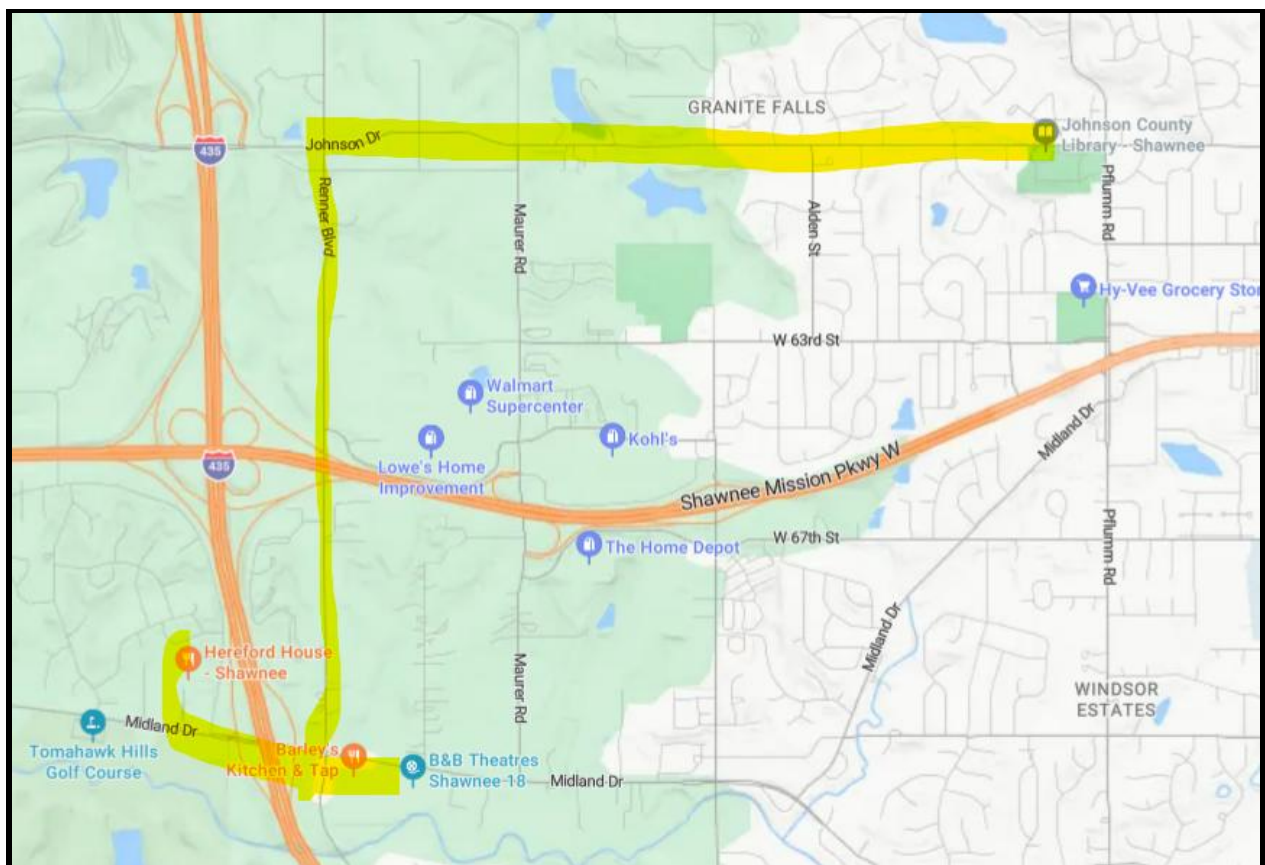

Midland Entertainment District to Shawnee Civic Centre – Less Than 10 Minutes

Hotels located in the Midland Entertainment district are less than a 10-minute drive to the Shawnee Civic Centre. There are ample places to dine in or grab fast food near the hotels. If you forget to pack something – Walmart and Target are close by.

Shawnee Mission Park, a top regional park in Kansas, is just a 5-minute drive on Renner Road. With a large lake, extensive trails, disc golf, and scenic views – it's a top tourist destination.